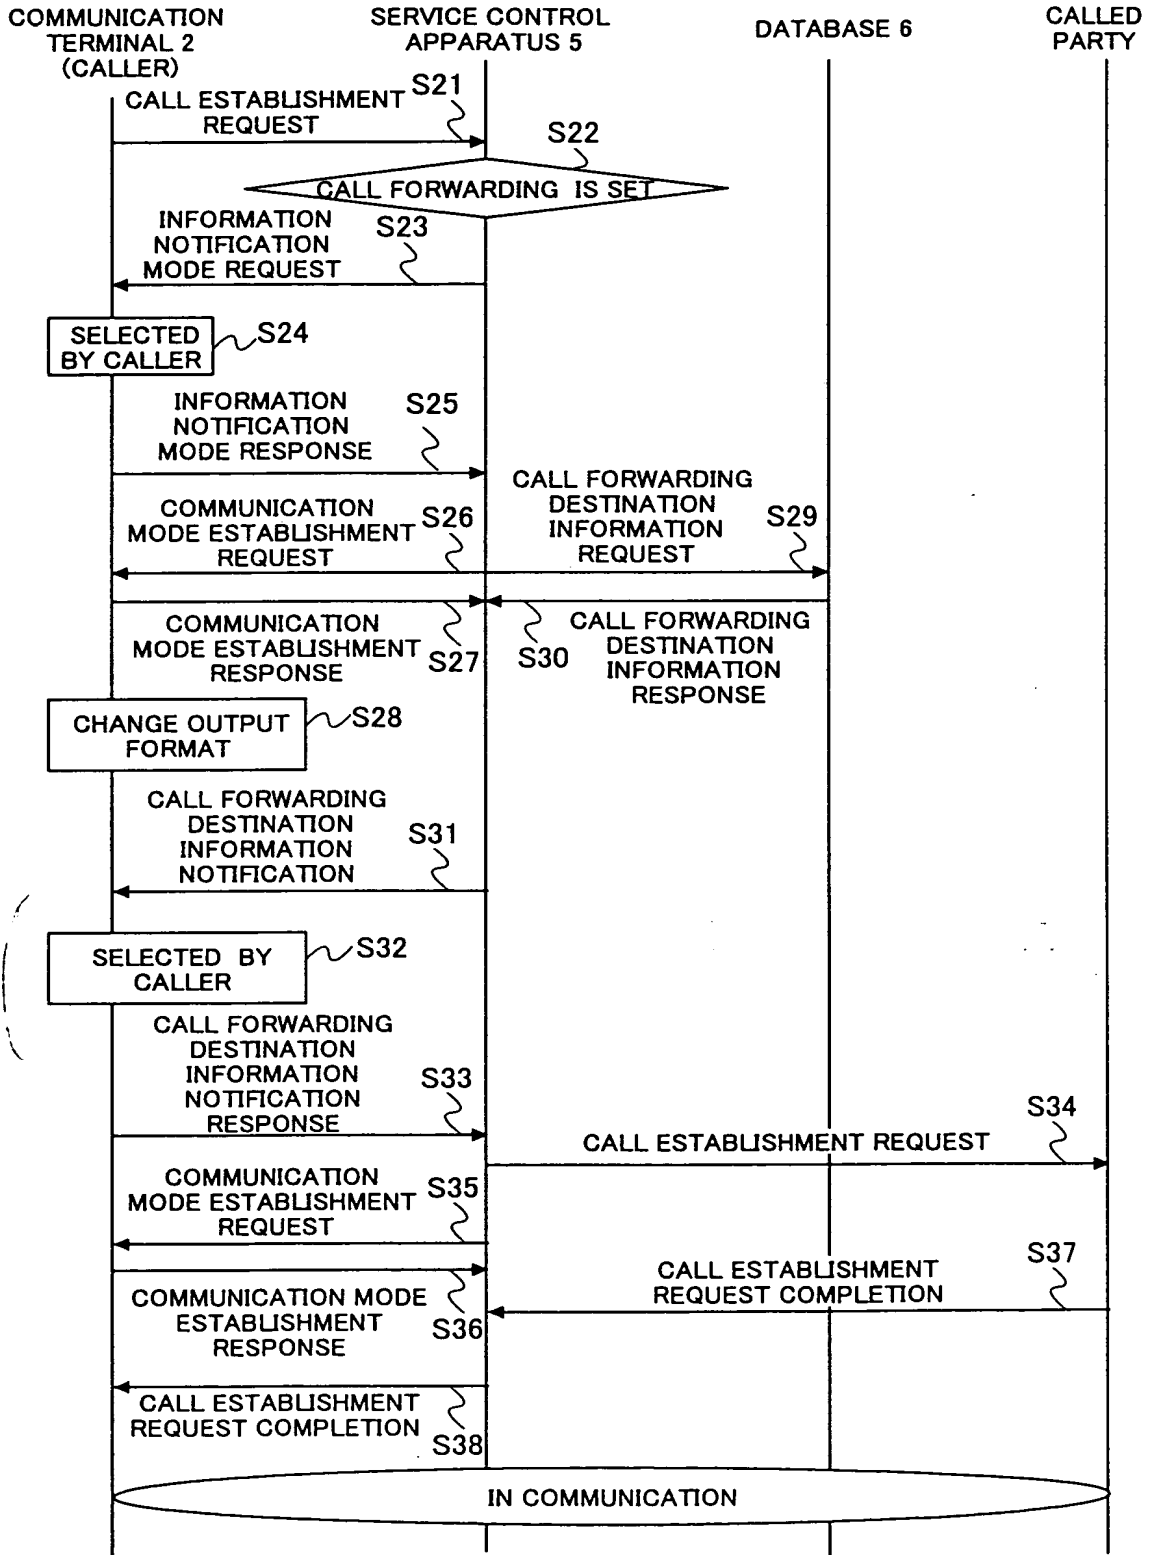

FOSTTT 05548660

FIG.1

FIG.2

FIG.3

| SUBSCRIBER NUMBER: 090-XXX-XXXX | | INCOMING CALL FORWARDING IS SET | |
|---------------------------------|------------------|---------------------------------|-------|
| | SERVICE MODES | FORWARDING DESTINATION | STATE |
| 1 | VOICE | 0468-YY-YYYY | ON |
| 2 | VOICE | 0468-YY-ZZZZ | ON |
| 3 | TV PHONE | 090-AAAA-AAAA | ON |
| 4 | E-MAIL | <u>Abcd@xxx.yyy.com</u> | ON |
| 5 | Fax | 0468-ZZ-YYYY | OFF |
| 6 | PHONE ANSWERING | PHONE ANSWERING CENTER | ON |
| 7 | CHAT (CHARACTER) | DESTINATION NW+IP ADDRESS | OFF |

FOSTT-05578660

FIG.4

FOSTT-0528660

FIG.5

FIG. 6

0992550 11501
 10517 05528660